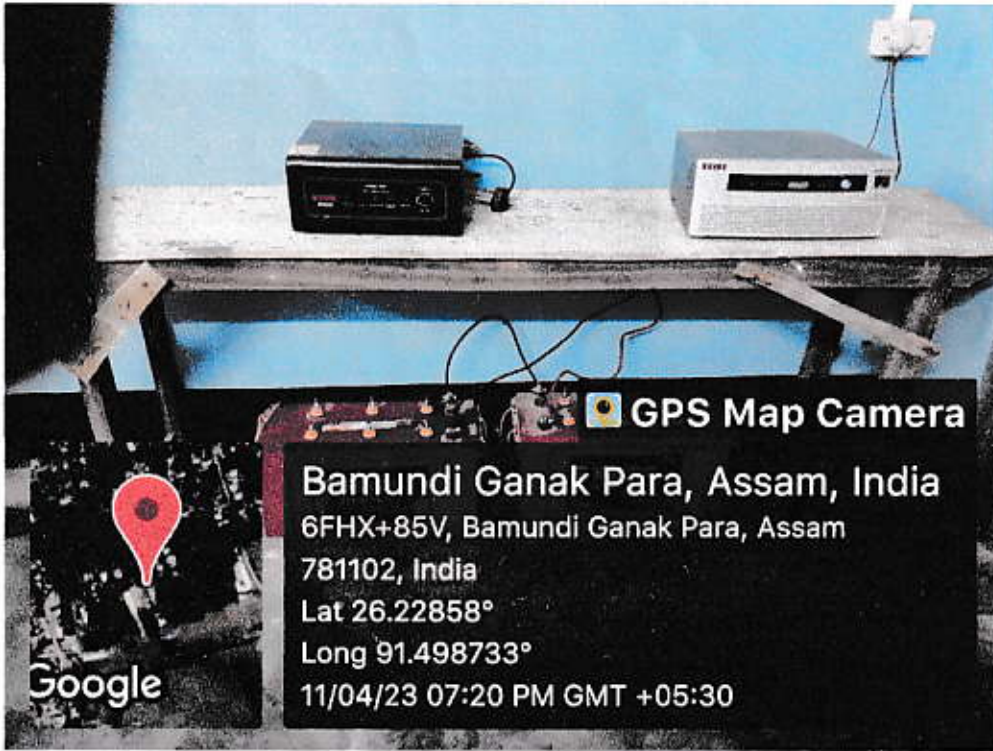

# GYM FACILITY

*[Signature]*  
Principal i/c  
Binandi Chandra Medhi College  
Ramdia : Kamrup

LADIES TOILET

  
Principal i/c  
Binandi Chandra Medhi College  
Ramdia : Kamrup

**ALTERNATIVE SOURCE OF ENERGY**