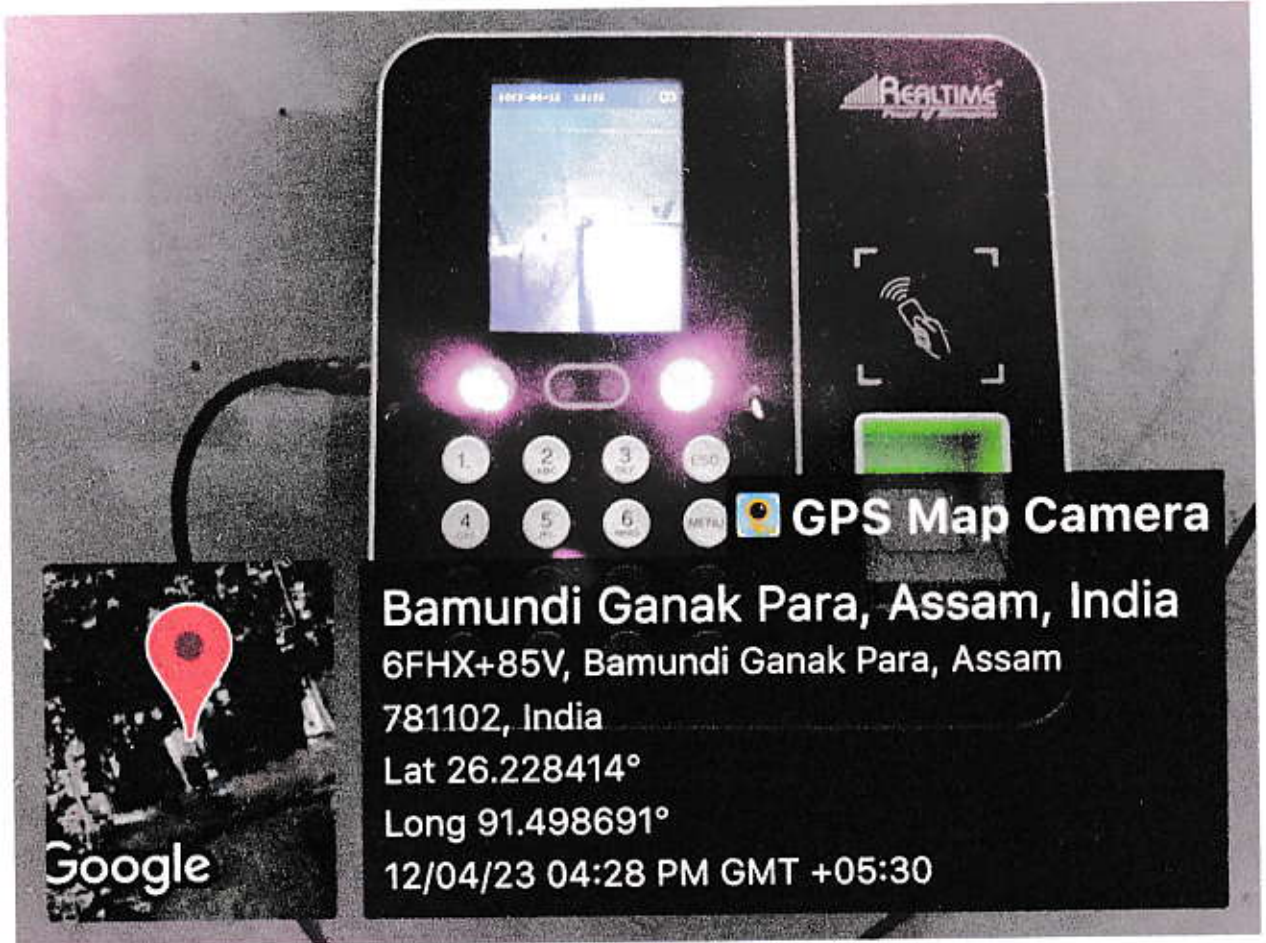

FACIAL BIOMETRIC MACHINE

D. Das
Principal T/c
Binandi Chandra Medhi College,
Ramdia : Kamrup